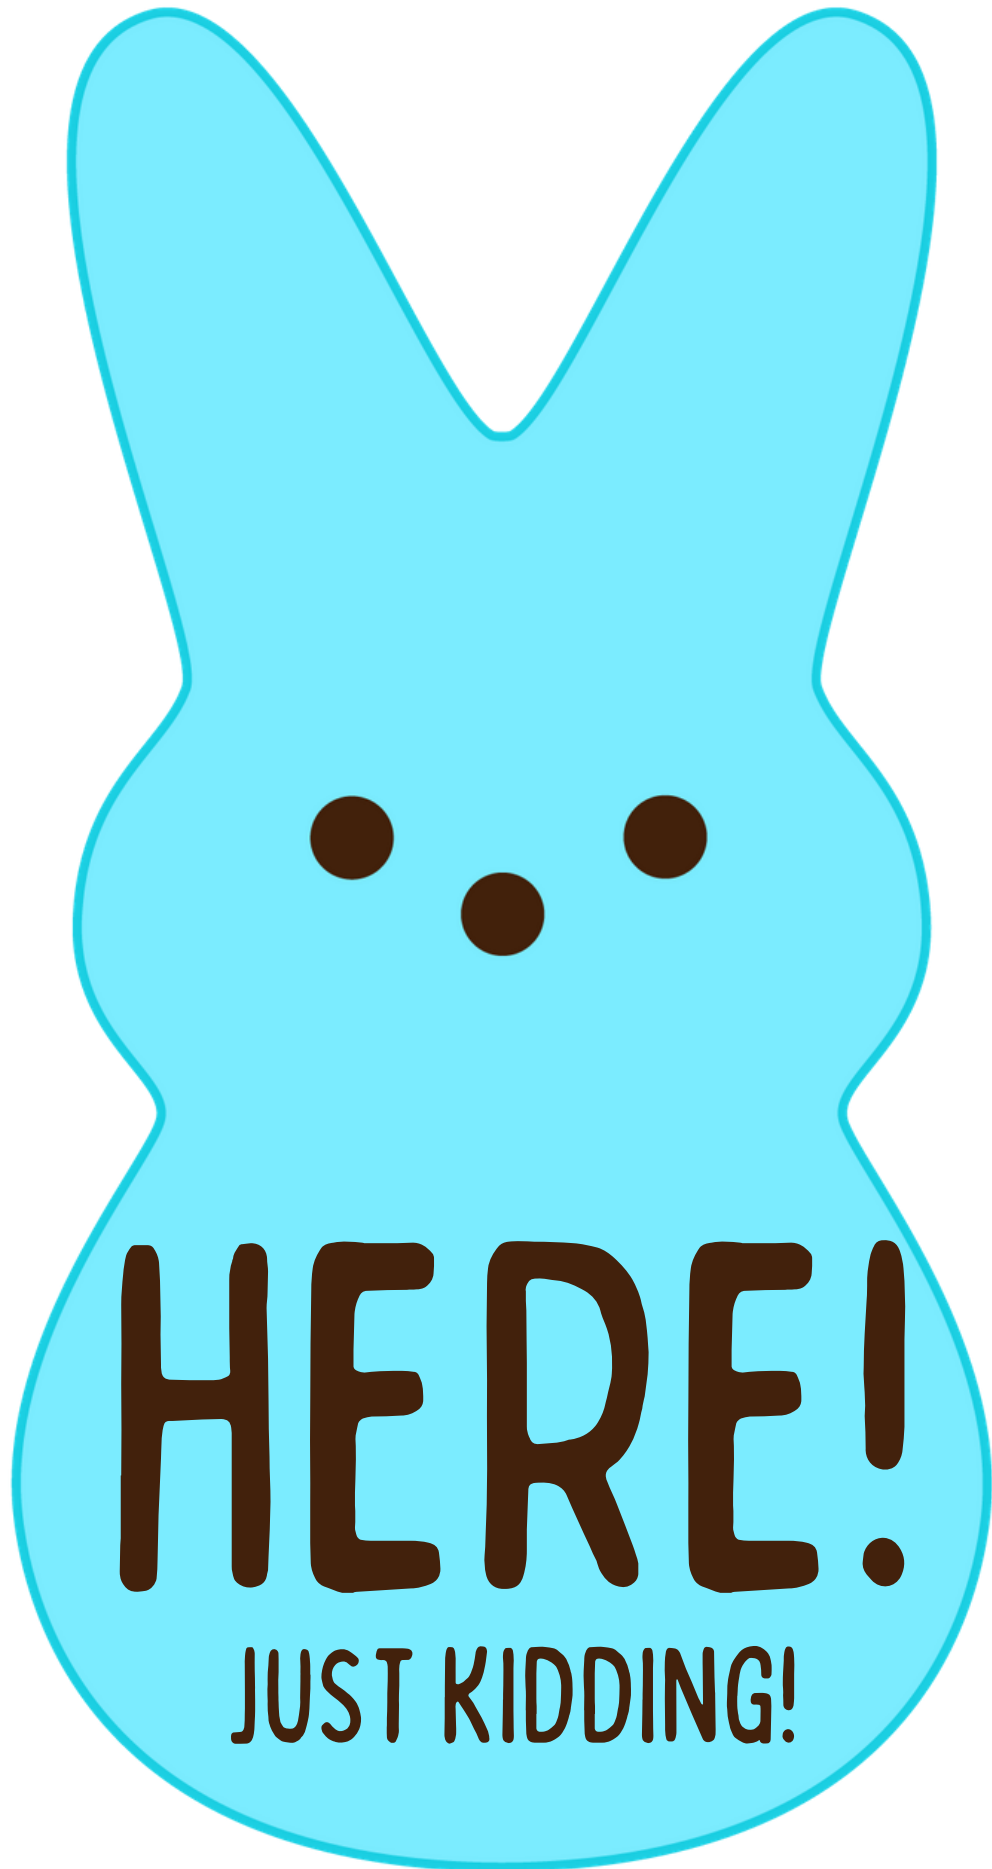

The background is a vibrant, multi-colored gradient of pinks, purples, and oranges, adorned with numerous sparkling starburst effects. Scattered throughout are several cartoon-style blue rabbits and pink tulips. Some rabbits are shown holding or interacting with pink Easter eggs that have a green zig-zag crack. The overall theme is festive and celebratory, suitable for an Easter egg hunt.

EGG HUNT

PRINTABLE SIGNS

**START
HERE!**

HERE!

JUST KIDDING!

**YOU'RE
CLOSE!**

A
LITTLE
TO THE
LEFT!

A large, bright yellow silhouette of a bunny's head and ears, centered on a white background. The bunny's face is a large circle, and its ears are two large, rounded shapes extending upwards and outwards from the top of the face.

**TURN
AROUND
AND MAKE
10 STEPS!**

A graphic of two large, rounded, pink bunny ears pointing upwards, with a circular pink shape at the base where they meet. The text is centered within this circular base.