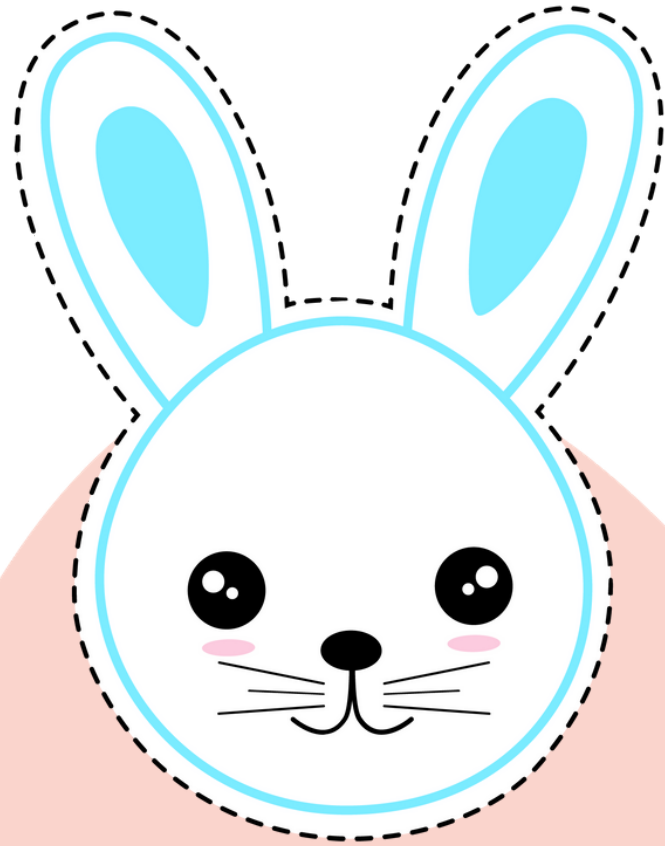

The background is a vibrant, multi-colored gradient of pinks, purples, and oranges, adorned with numerous sparkling starburst effects. Scattered throughout are several cartoon-style blue rabbits and pink tulips. Some rabbits are shown holding or interacting with pink Easter eggs that have a green zig-zag crack. The overall theme is festive and celebratory, suitable for an Easter egg hunt.

EGG HUNT

PRINTABLE SIGNS

**START
HERE!**

HERE!

JUST KIDDING!

**YOU'RE
CLOSE!**

A
LITTLE
TO THE
LEFT!

A large, bright yellow silhouette of a bunny's head and ears, centered on a white background. The bunny's face is a large circle, and its ears are two large, rounded shapes extending upwards and outwards from the top of the face.

**TURN
AROUND
AND MAKE
10 STEPS!**

A graphic of two large, rounded, pink bunny ears pointing upwards, with a circular pink shape at the base where they meet. The text is centered within this circular base.